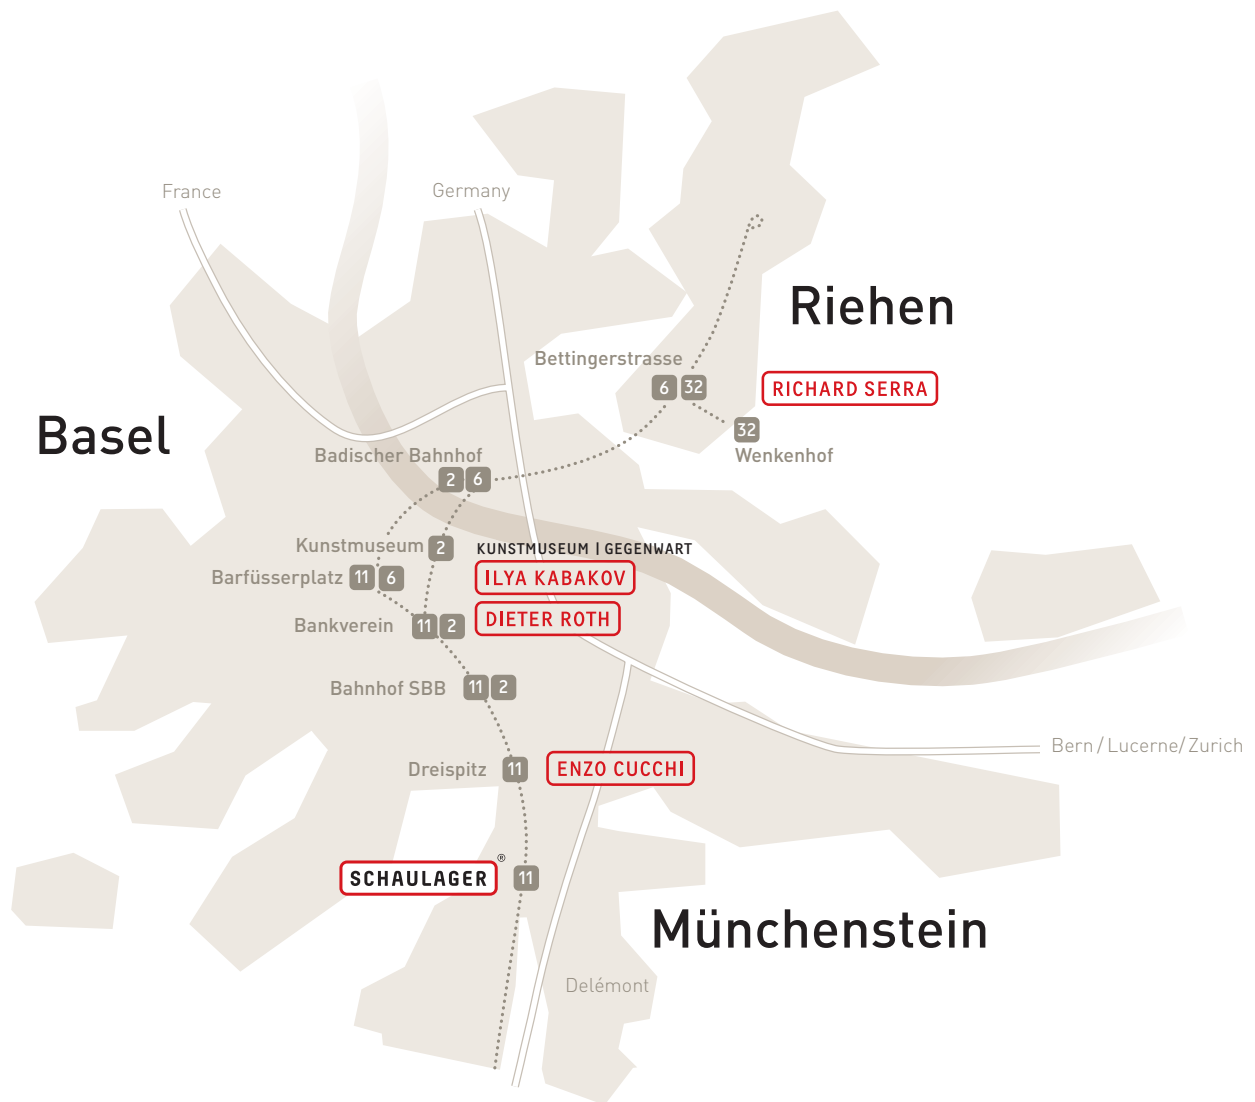

Works in other locations (map of the area)

- 2** Tram N°2
From 'Bahnhof SBB': bound for 'Eglisee' or 'Riehen Grenze'
From 'Badischer Bahnhof': bound for 'Binningen'
- 6** Tram N°6, bound for 'Riehen Grenze'
- 11** Tram N°11, bound for 'Aesch Dorf'
- 32** Bus N°32, bound for 'Bettingen St. Chrischona'